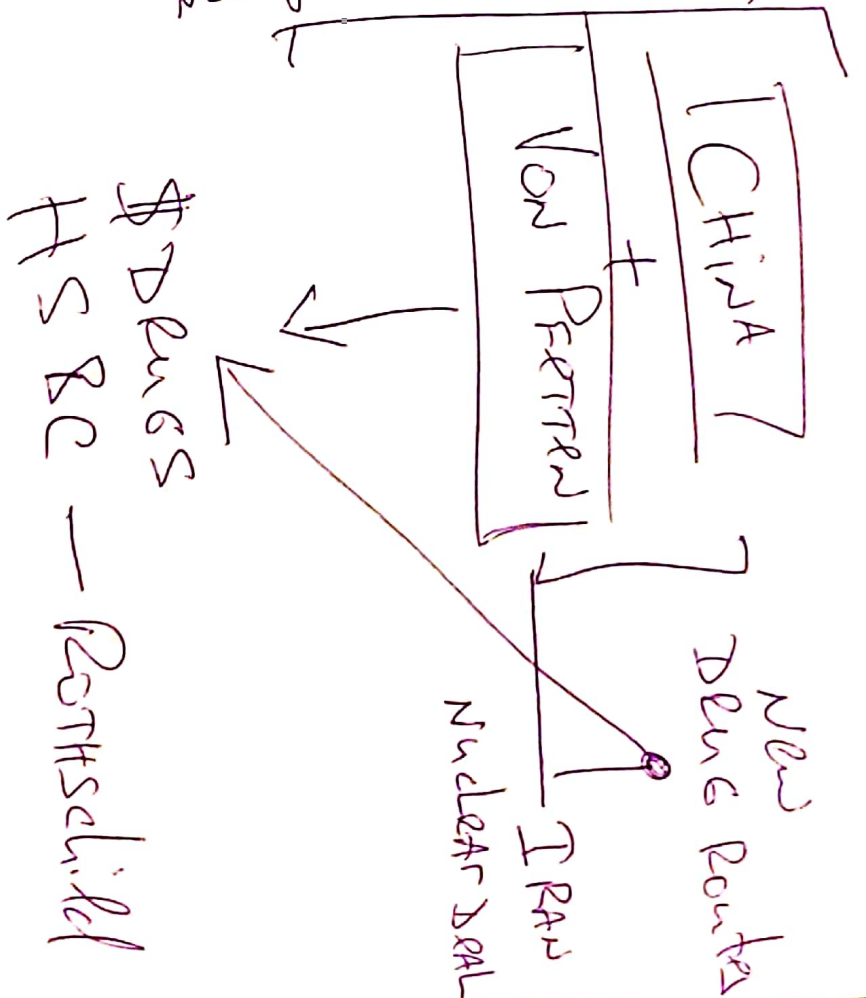

GLOBAL Project

New Jerusalem

ISRAEL
RISHAI BIRTH

CHINA + NATO → BROTHERS

LEHMANN'S

(DRAGONS) (TRITONIC)
CHINA - GERMAN (KALIENTIS)

SHANGHAI
LEHMANN B,
ROCKEFELLER
MORGENTHAU
DEUTSCHE BANK

MATT RICE STRONG
CANADA
P. E. TROUSDEAN
JUSTIN TROUSDEAN

MICHAEL BLOOMBERG

3 + 4

DEEP RESERVES
MONEY LAUNDERING
RHINE-MTID-DAMBER

1

DATA CHINA
New Jerusalem (LONDON)

2